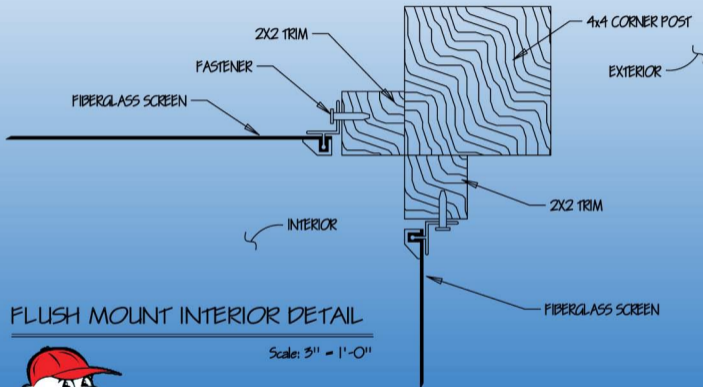

SCREENEZE®

**HELPFUL TIPS AND ADVISE
IS AVAILABLE - EMAIL US TODAY**

SCREENEZE®

**HELPFUL TIPS AND ADVISE
IS AVAILABLE - EMAIL US TODAY**

SCREENEZE®

Scale: 3" = 1'-0"

**HELPFUL TIPS AND ADVICE
IS AVAILABLE - EMAIL US TODAY**

SCREENEZE®

FLUSH MOUNT INTERIOR DETAIL

Scale: 3" = 1'-0"

**HELPFUL TIPS AND ADVISE
IS AVAILABLE - EMAIL US TODAY**

SCREENEZE®

INTERMEDIATE CORNER MOUNT EXTERIOR DETAIL

Scale: 3" = 1'-0"

**HELPFUL TIPS AND ADVISE
IS AVAILABLE - EMAIL US TODAY**

SCREENEZE®

INTERMEDIATE CORNER MOUNT INTERIOR DETAIL

Scale: 3" = 1'-0"

**HELPFUL TIPS AND ADVISE
IS AVAILABLE - EMAIL US TODAY**

SCREENEZE®

INTERMEDIATE FLUSH MOUNT EXTERIOR DETAIL

Scale: 5" = 1'-0"

**HELPFUL TIPS AND ADVICE
IS AVAILABLE - EMAIL US TODAY**

SCREENEZE®

INTERMEDIATE FLUSH MOUNT INTERIOR DETAIL

Scale: 3" = 1'-0"

**HELPFUL TIPS AND ADVICE
IS AVAILABLE - EMAIL US TODAY**

SCREENEZE®

HELPFUL TIPS AND ADVICE
IS AVAILABLE - EMAIL US TODAY

VERTICAL CORNER MOUNT EXTERIOR DETAIL