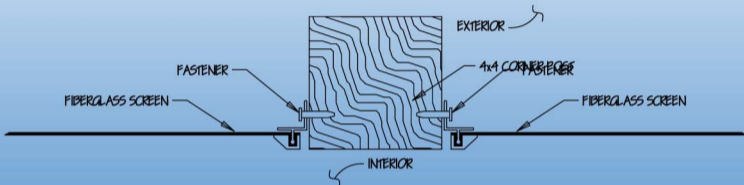

SCREENEZE®

FLUSH MOUNT INTERIOR DETAIL

Scale: 3" = 1'-0"

**HELPFUL TIPS AND ADVISE
IS AVAILABLE - EMAIL US TODAY**

SCREENEZE®

INTERMEDIATE CORNER MOUNT EXTERIOR DETAIL

Scale: 3" = 1'-0"

**HELPFUL TIPS AND ADVISE
IS AVAILABLE - EMAIL US TODAY**

SCREENEZE®

INTERMEDIATE CORNER MOUNT INTERIOR DETAIL

Scale: 3" = 1'-0"

**HELPFUL TIPS AND ADVISE
IS AVAILABLE - EMAIL US TODAY**

SCREENEZE®

INTERMEDIATE FLUSH MOUNT EXTERIOR DETAIL

Scale: 5" = 1'-0"

**HELPFUL TIPS AND ADVICE
IS AVAILABLE - EMAIL US TODAY**

SCREENEZE®

INTERMEDIATE FLUSH MOUNT INTERIOR DETAIL

Scale: 3" = 1'-0"

**HELPFUL TIPS AND ADVICE
IS AVAILABLE - EMAIL US TODAY**

SCREENEZE®

HELPFUL TIPS AND ADVICE
IS AVAILABLE - EMAIL US TODAY

VERTICAL CORNER MOUNT EXTERIOR DETAIL