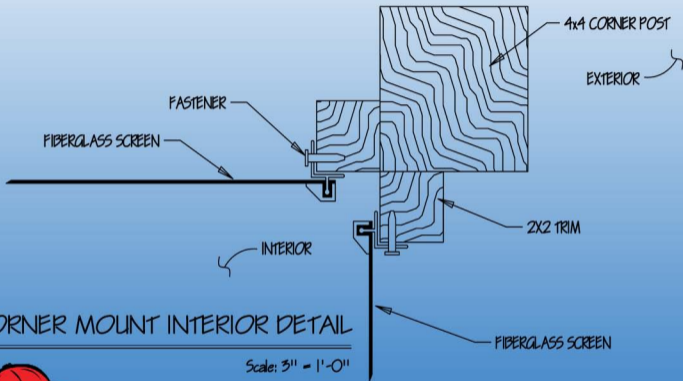

SCREENEZE®

**HELPFUL TIPS AND ADVISE
IS AVAILABLE - EMAIL US TODAY**

SCREENEZE®

**HELPFUL TIPS AND ADVISE
IS AVAILABLE - EMAIL US TODAY**

SCREENEZE®

Scale: 3" = 1'-0"

**HELPFUL TIPS AND ADVICE
IS AVAILABLE - EMAIL US TODAY**

SCREENEZE®

FLUSH MOUNT INTERIOR DETAIL

Scale: 3" = 1'-0"

**HELPFUL TIPS AND ADVISE
IS AVAILABLE - EMAIL US TODAY**

SCREENEZE®

INTERMEDIATE CORNER MOUNT EXTERIOR DETAIL

Scale: 3" = 1'-0"

**HELPFUL TIPS AND ADVISE
IS AVAILABLE - EMAIL US TODAY**

SCREENEZE®

INTERMEDIATE CORNER MOUNT INTERIOR DETAIL

Scale: 3" = 1'-0"

**HELPFUL TIPS AND ADVISE
IS AVAILABLE - EMAIL US TODAY**

SCREENEZE®

INTERMEDIATE FLUSH MOUNT EXTERIOR DETAIL

Scale: 5" = 1'-0"

**HELPFUL TIPS AND ADVICE
IS AVAILABLE - EMAIL US TODAY**

SCREENEZE®

INTERMEDIATE FLUSH MOUNT INTERIOR DETAIL

Scale: 3" = 1'-0"

**HELPFUL TIPS AND ADVICE
IS AVAILABLE - EMAIL US TODAY**

SCREENEZE®

HELPFUL TIPS AND ADVICE
IS AVAILABLE - EMAIL US TODAY

VERTICAL CORNER MOUNT EXTERIOR DETAIL