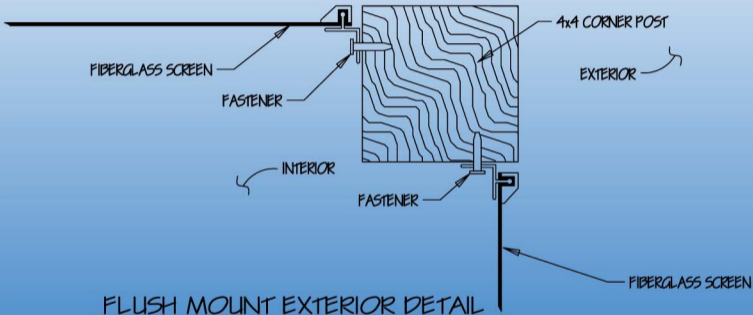

SCREENEZE®

**HELPFUL TIPS AND ADVISE
IS AVAILABLE - EMAIL US TODAY**

SCREENEZE®

**HELPFUL TIPS AND ADVISE
IS AVAILABLE - EMAIL US TODAY**

SCREENEZE®

Scale: 3" = 1'-0"

**HELPFUL TIPS AND ADVICE
IS AVAILABLE - EMAIL US TODAY**

SCREENEZE®

FLUSH MOUNT INTERIOR DETAIL

Scale: 3" = 1'-0"

**HELPFUL TIPS AND ADVISE
IS AVAILABLE - EMAIL US TODAY**

SCREENEZE®

INTERMEDIATE CORNER MOUNT EXTERIOR DETAIL

Scale: 3" = 1'-0"

**HELPFUL TIPS AND ADVISE
IS AVAILABLE - EMAIL US TODAY**

SCREENEZE®

INTERMEDIATE CORNER MOUNT INTERIOR DETAIL

Scale: 3" = 1'-0"

**HELPFUL TIPS AND ADVISE
IS AVAILABLE - EMAIL US TODAY**

SCREENEZE®

INTERMEDIATE FLUSH MOUNT EXTERIOR DETAIL

Scale: 5" = 1'-0"

**HELPFUL TIPS AND ADVICE
IS AVAILABLE - EMAIL US TODAY**

SCREENEZE®

INTERMEDIATE FLUSH MOUNT INTERIOR DETAIL

Scale: 3" = 1'-0"

**HELPFUL TIPS AND ADVICE
IS AVAILABLE - EMAIL US TODAY**

SCREENEZE®

HELPFUL TIPS AND ADVICE
IS AVAILABLE - EMAIL US TODAY

VERTICAL CORNER MOUNT EXTERIOR DETAIL