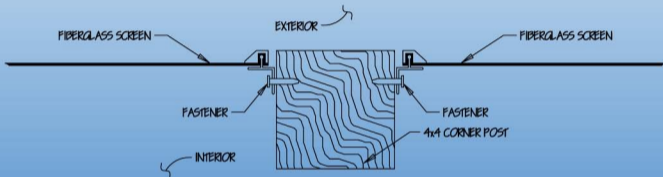

SCREENEZE®

FLUSH MOUNT INTERIOR DETAIL

Scale: 3" = 1'-0"

**HELPFUL TIPS AND ADVISE
IS AVAILABLE - EMAIL US TODAY**

SCREENEZE®

INTERMEDIATE CORNER MOUNT EXTERIOR DETAIL

Scale: 3" = 1'-0"

**HELPFUL TIPS AND ADVISE
IS AVAILABLE - EMAIL US TODAY**

SCREENEZE®

INTERMEDIATE CORNER MOUNT INTERIOR DETAIL

Scale: 3" = 1'-0"

**HELPFUL TIPS AND ADVISE
IS AVAILABLE - EMAIL US TODAY**

SCREENEZE®

INTERMEDIATE FLUSH MOUNT EXTERIOR DETAIL

Scale: 5" = 1'-0"

**HELPFUL TIPS AND ADVICE
IS AVAILABLE - EMAIL US TODAY**

SCREENEZE®

INTERMEDIATE FLUSH MOUNT INTERIOR DETAIL

Scale: 3" = 1'-0"

**HELPFUL TIPS AND ADVICE
IS AVAILABLE - EMAIL US TODAY**

SCREENEZE®

HELPFUL TIPS AND ADVICE
IS AVAILABLE - EMAIL US TODAY

VERTICAL CORNER MOUNT EXTERIOR DETAIL