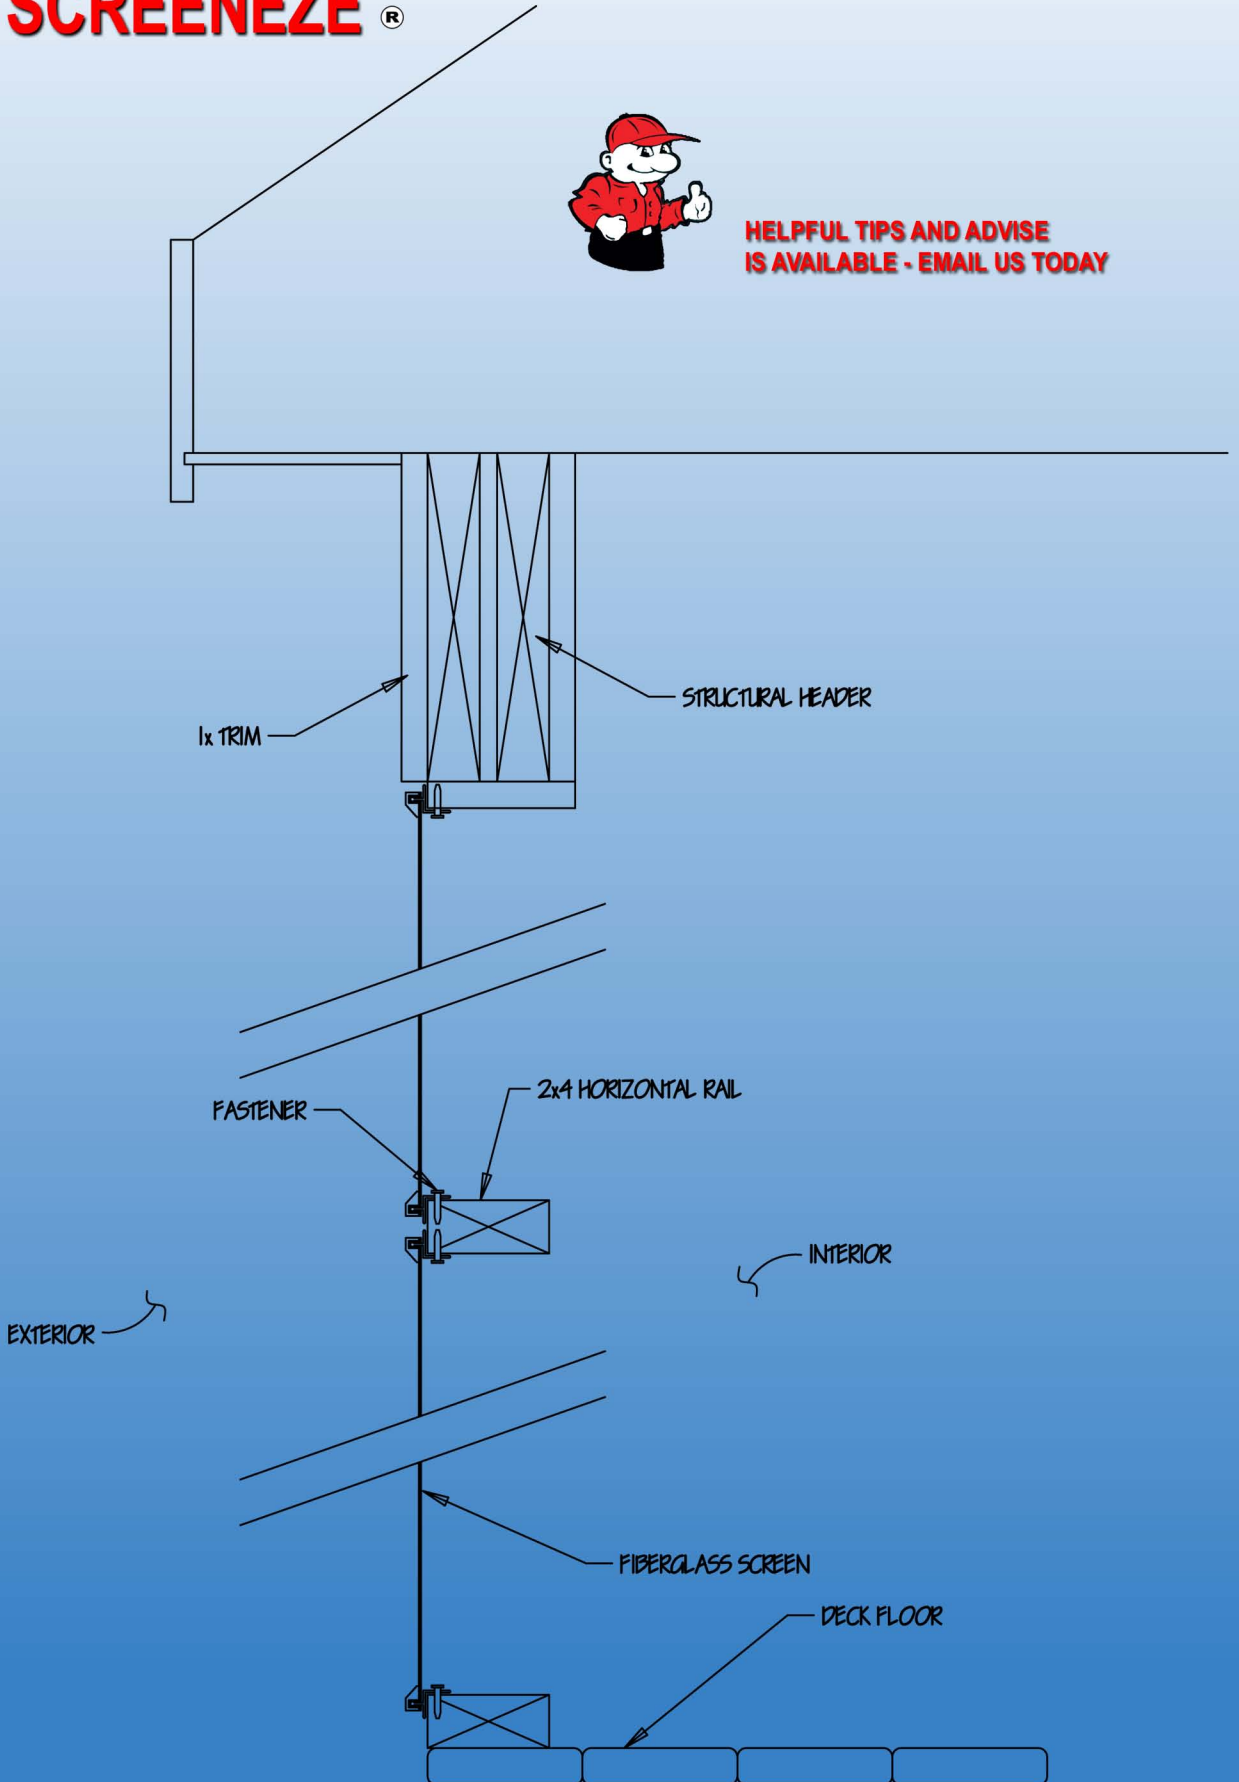

SCREENEZE®

**HELPFUL TIPS AND ADVISE
IS AVAILABLE - EMAIL US TODAY**

SCREENEZE®

**HELPFUL TIPS AND ADVISE
IS AVAILABLE - EMAIL US TODAY**

SCREENEZE®

Scale: 3" = 1'-0"

**HELPFUL TIPS AND ADVICE
IS AVAILABLE - EMAIL US TODAY**

SCREENEZE®

FLUSH MOUNT INTERIOR DETAIL

Scale: 3" = 1'-0"

**HELPFUL TIPS AND ADVISE
IS AVAILABLE - EMAIL US TODAY**

SCREENEZE®

INTERMEDIATE CORNER MOUNT EXTERIOR DETAIL

Scale: 3" = 1'-0"

**HELPFUL TIPS AND ADVISE
IS AVAILABLE - EMAIL US TODAY**

SCREENEZE®

INTERMEDIATE CORNER MOUNT INTERIOR DETAIL

Scale: 3" = 1'-0"

**HELPFUL TIPS AND ADVISE
IS AVAILABLE - EMAIL US TODAY**

SCREENEZE®

INTERMEDIATE FLUSH MOUNT EXTERIOR DETAIL

Scale: 5" = 1'-0"

**HELPFUL TIPS AND ADVICE
IS AVAILABLE - EMAIL US TODAY**

SCREENEZE®

INTERMEDIATE FLUSH MOUNT INTERIOR DETAIL

Scale: 3" = 1'-0"

**HELPFUL TIPS AND ADVICE
IS AVAILABLE - EMAIL US TODAY**

SCREENEZE®

HELPFUL TIPS AND ADVICE
IS AVAILABLE - EMAIL US TODAY

VERTICAL CORNER MOUNT EXTERIOR DETAIL