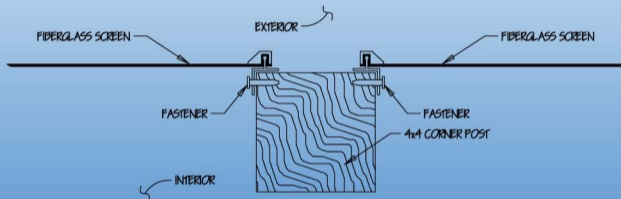

SCREENEZE®

**HELPFUL TIPS AND ADVISE
IS AVAILABLE - EMAIL US TODAY**

SCREENEZE®

**HELPFUL TIPS AND ADVISE
IS AVAILABLE - EMAIL US TODAY**

SCREENEZE®

Scale: 3" = 1'-0"

**HELPFUL TIPS AND ADVICE
IS AVAILABLE - EMAIL US TODAY**

SCREENEZE®

FLUSH MOUNT INTERIOR DETAIL

Scale: 3" = 1'-0"

**HELPFUL TIPS AND ADVISE
IS AVAILABLE - EMAIL US TODAY**

SCREENEZE®

INTERMEDIATE CORNER MOUNT EXTERIOR DETAIL

Scale: 3" = 1'-0"

**HELPFUL TIPS AND ADVISE
IS AVAILABLE - EMAIL US TODAY**

SCREENEZE®

INTERMEDIATE CORNER MOUNT INTERIOR DETAIL

Scale: 3" = 1'-0"

**HELPFUL TIPS AND ADVISE
IS AVAILABLE - EMAIL US TODAY**

SCREENEZE®

INTERMEDIATE FLUSH MOUNT EXTERIOR DETAIL

Scale: 5" = 1'-0"

**HELPFUL TIPS AND ADVICE
IS AVAILABLE - EMAIL US TODAY**

SCREENEZE®

INTERMEDIATE FLUSH MOUNT INTERIOR DETAIL

Scale: 3" = 1'-0"

**HELPFUL TIPS AND ADVICE
IS AVAILABLE - EMAIL US TODAY**

SCREENEZE®

HELPFUL TIPS AND ADVICE
IS AVAILABLE - EMAIL US TODAY

VERTICAL CORNER MOUNT EXTERIOR DETAIL