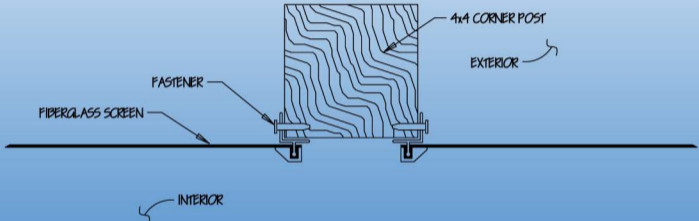

SCREENEZE®

**HELPFUL TIPS AND ADVISE
IS AVAILABLE - EMAIL US TODAY**

SCREENEZE®

**HELPFUL TIPS AND ADVISE
IS AVAILABLE - EMAIL US TODAY**

SCREENEZE®

Scale: 3" = 1'-0"

**HELPFUL TIPS AND ADVICE
IS AVAILABLE - EMAIL US TODAY**

SCREENEZE®

FLUSH MOUNT INTERIOR DETAIL

Scale: 3" = 1'-0"

**HELPFUL TIPS AND ADVISE
IS AVAILABLE - EMAIL US TODAY**

SCREENEZE®

INTERMEDIATE CORNER MOUNT EXTERIOR DETAIL

Scale: 3" = 1'-0"

**HELPFUL TIPS AND ADVISE
IS AVAILABLE - EMAIL US TODAY**

SCREENEZE®

INTERMEDIATE CORNER MOUNT INTERIOR DETAIL

Scale: 3" = 1'-0"

**HELPFUL TIPS AND ADVISE
IS AVAILABLE - EMAIL US TODAY**

SCREENEZE®

INTERMEDIATE FLUSH MOUNT EXTERIOR DETAIL

Scale: 5" = 1'-0"

**HELPFUL TIPS AND ADVICE
IS AVAILABLE - EMAIL US TODAY**

SCREENEZE®

INTERMEDIATE FLUSH MOUNT INTERIOR DETAIL

Scale: 3" = 1'-0"

**HELPFUL TIPS AND ADVICE
IS AVAILABLE - EMAIL US TODAY**

SCREENEZE®

HELPFUL TIPS AND ADVICE
IS AVAILABLE - EMAIL US TODAY

VERTICAL CORNER MOUNT EXTERIOR DETAIL