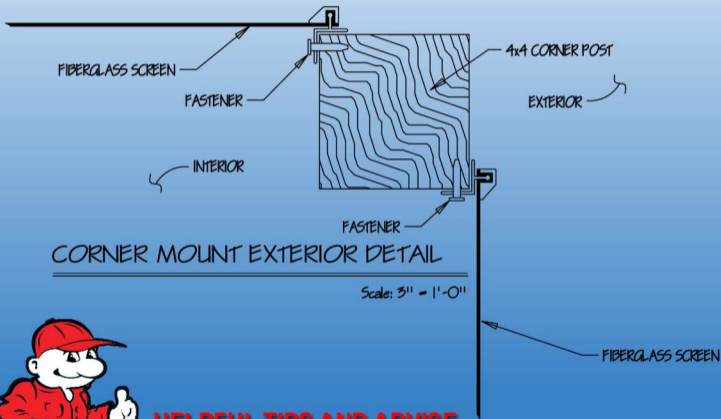

SCREENEZE®

**HELPFUL TIPS AND ADVISE
IS AVAILABLE - EMAIL US TODAY**

SCREENEZE®

**HELPFUL TIPS AND ADVISE
IS AVAILABLE - EMAIL US TODAY**

SCREENEZE®

Scale: 3" = 1'-0"

**HELPFUL TIPS AND ADVICE
IS AVAILABLE - EMAIL US TODAY**

SCREENEZE®

FLUSH MOUNT INTERIOR DETAIL

Scale: 3" = 1'-0"

**HELPFUL TIPS AND ADVISE
IS AVAILABLE - EMAIL US TODAY**

SCREENEZE®

INTERMEDIATE CORNER MOUNT EXTERIOR DETAIL

Scale: 3" = 1'-0"

**HELPFUL TIPS AND ADVISE
IS AVAILABLE - EMAIL US TODAY**

SCREENEZE®

INTERMEDIATE CORNER MOUNT INTERIOR DETAIL

Scale: 3" = 1'-0"

**HELPFUL TIPS AND ADVISE
IS AVAILABLE - EMAIL US TODAY**

SCREENEZE®

INTERMEDIATE FLUSH MOUNT EXTERIOR DETAIL

Scale: 5" = 1'-0"

**HELPFUL TIPS AND ADVICE
IS AVAILABLE - EMAIL US TODAY**

SCREENEZE®

INTERMEDIATE FLUSH MOUNT INTERIOR DETAIL

Scale: 3" = 1'-0"

**HELPFUL TIPS AND ADVICE
IS AVAILABLE - EMAIL US TODAY**

SCREENEZE®

HELPFUL TIPS AND ADVICE
IS AVAILABLE - EMAIL US TODAY

VERTICAL CORNER MOUNT EXTERIOR DETAIL